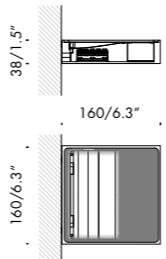

damp location rated wall light fitting for indoor use. made of an oxidised aluminium rectangular parallelepiped.
versions:
quasi mini
160x160x38mm/6.3x6.3x1.5"
22.1W up to 1745lm,
quasi maxi
160x320x38mm/6.3x12.6x1.5"
44.2W up to 3490lm.
wired with 2700K or 3000K led source.
120V 50-60Hz power supply included.
finishes: White, Dark Brown, Brushed Silver, Brass