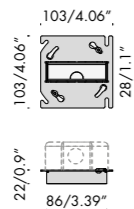

quasi maxi 120V 50-60Hz **A** damp **A** **i**

Vb5.154.51.27.u	bianco V	2700K	1,9kg 4.2lb
Vb5.154.52.27.u	marrone mn	2700K	1,9kg 4.2lb
Vb5.154.53.27.u	argento hacca	2700K	1,9kg 4.2lb
Vb5.154.54.27.u	ottone ap-s	2700K	1,9kg 4.2lb

Ra	R9	ies tm-30		sdc	mA	V_{f (min)}	lm	W	lm/W
97	90	Rf 96	Rg 100	step 2	900	49,2	3054	44,2	69
dz010-2		10		Ta25 °C		vita media · average life 50000 h		L80 B10	

Vb5.154.61.30.u	bianco V	3000K	1,9kg 4.2lb
Vb5.154.62.30.u	marrone mn	3000K	1,9kg 4.2lb
Vb5.154.63.30.u	argento hacca	3000K	1,9kg 4.2lb
Vb5.154.64.30.u	ottone ap-s	3000K	1,9kg 4.2lb

Ra	R9	ies tm-30		sdc	mA	V_{f (min)}	lm	W	lm/W
97	90	Rf 96	Rg 100	step 2	900	49,2	3490	44,2	79
dz011-2		10		Ta25 °C		vita media · average life 50000 h		L80 B10	

copertura per outlet box. cover for outlet box. **A** **i**

Vb9.000.02.u	scomparsa totale cartongesso fully concealed for plasterboard installation	0,3kg 0.7lb