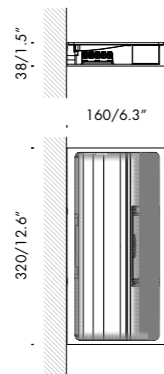

quasi maxi 120V 50-60Hz **A** damp **A** **i**

Vb5.154.51.27.u	bianco V	2700K	1,9kg 4.2lb
Vb5.154.52.27.u	marrone mn	2700K	1,9kg 4.2lb
Vb5.154.53.27.u	argento hacca	2700K	1,9kg 4.2lb
Vb5.154.54.27.u	ottone ap-s	2700K	1,9kg 4.2lb

Ra	R9	ies tm-30		sdc	mA	V_{f (min)}	lm	W	lm/W
97	90	Rf 96	Rg 100	step 2	900	49,2	3054	44,2	69
dz010-2		10		Ta25 °C		vita media · average life 50000 h		L80 B10	

Vb5.154.61.30.u	bianco V	3000K	1,9kg 4.2lb
Vb5.154.62.30.u	marrone mn	3000K	1,9kg 4.2lb
Vb5.154.63.30.u	argento hacca	3000K	1,9kg 4.2lb
Vb5.154.64.30.u	ottone ap-s	3000K	1,9kg 4.2lb

Ra	R9	ies tm-30		sdc	mA	V_{f (min)}	lm	W	lm/W
97	90	Rf 96	Rg 100	step 2	900	49,2	3490	44,2	79
dz011-2		10		Ta25 °C		vita media · average life 50000 h		L80 B10	

copertura per outlet box. cover for outlet box. **A** **i**

Vb9.000.02.u	scomparsa totale cartongesso fully concealed for plasterboard installation	0,3kg 0.7lb