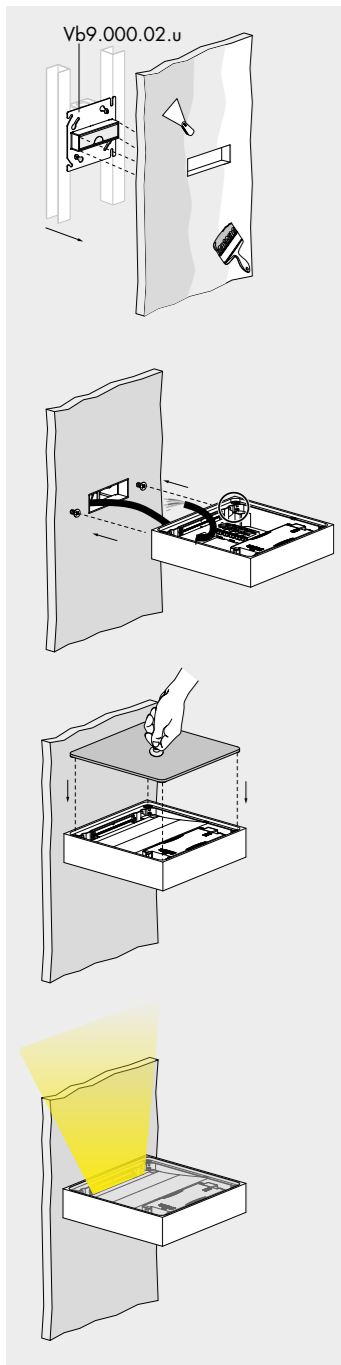

quasi maxi 120V 50-60Hz **A** damp **A** **i**

Vb5.154.51.27.u	bianco V	2700K	1,9kg 4.2lb
Vb5.154.52.27.u	marrone mn	2700K	1,9kg 4.2lb
Vb5.154.53.27.u	argento hacca	2700K	1,9kg 4.2lb
Vb5.154.54.27.u	ottone ap-s	2700K	1,9kg 4.2lb

Ra	R9	ies tm-30		sdc	mA	V_{f (min)}	lm	W	lm/W
97	90	Rf 96	Rg 100	step 2	900	49,2	3054	44,2	69
dz010-2		10		Ta25 °C		vita media · average life 50000 h		L80 B10	

Vb5.154.61.30.u	bianco V	3000K	1,9kg 4.2lb
Vb5.154.62.30.u	marrone mn	3000K	1,9kg 4.2lb
Vb5.154.63.30.u	argento hacca	3000K	1,9kg 4.2lb
Vb5.154.64.30.u	ottone ap-s	3000K	1,9kg 4.2lb

Ra	R9	ies tm-30		sdc	mA	V_{f (min)}	lm	W	lm/W
97	90	Rf 96	Rg 100	step 2	900	49,2	3490	44,2	79
dz011-2		10		Ta25 °C		vita media · average life 50000 h		L80 B10	

copertura per outlet box. cover for outlet box. **A** **i**

Vb9.000.02.u	scomparsa totale cartongesso fully concealed for plasterboard installation	0,3kg 0.7lb